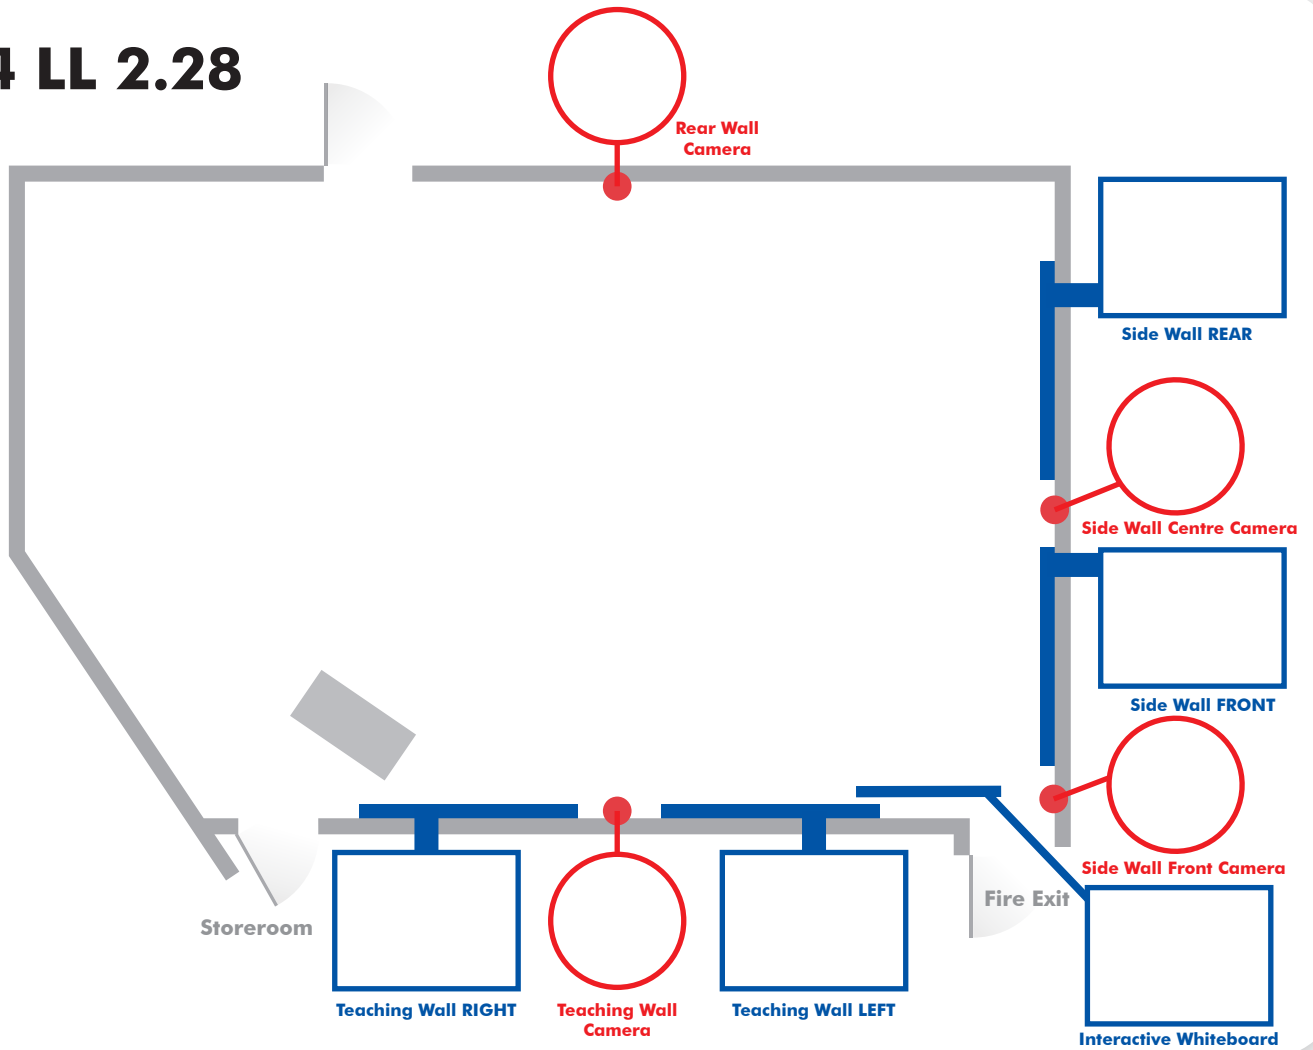

Activity

Resources

Notes:

VLT Planner Albany

Title:
 Paper:
 Date/time:
 Aim:
 Learning outcomes:

AT4 LL 2.28

Time/duration	Activity	Resources

Notes: