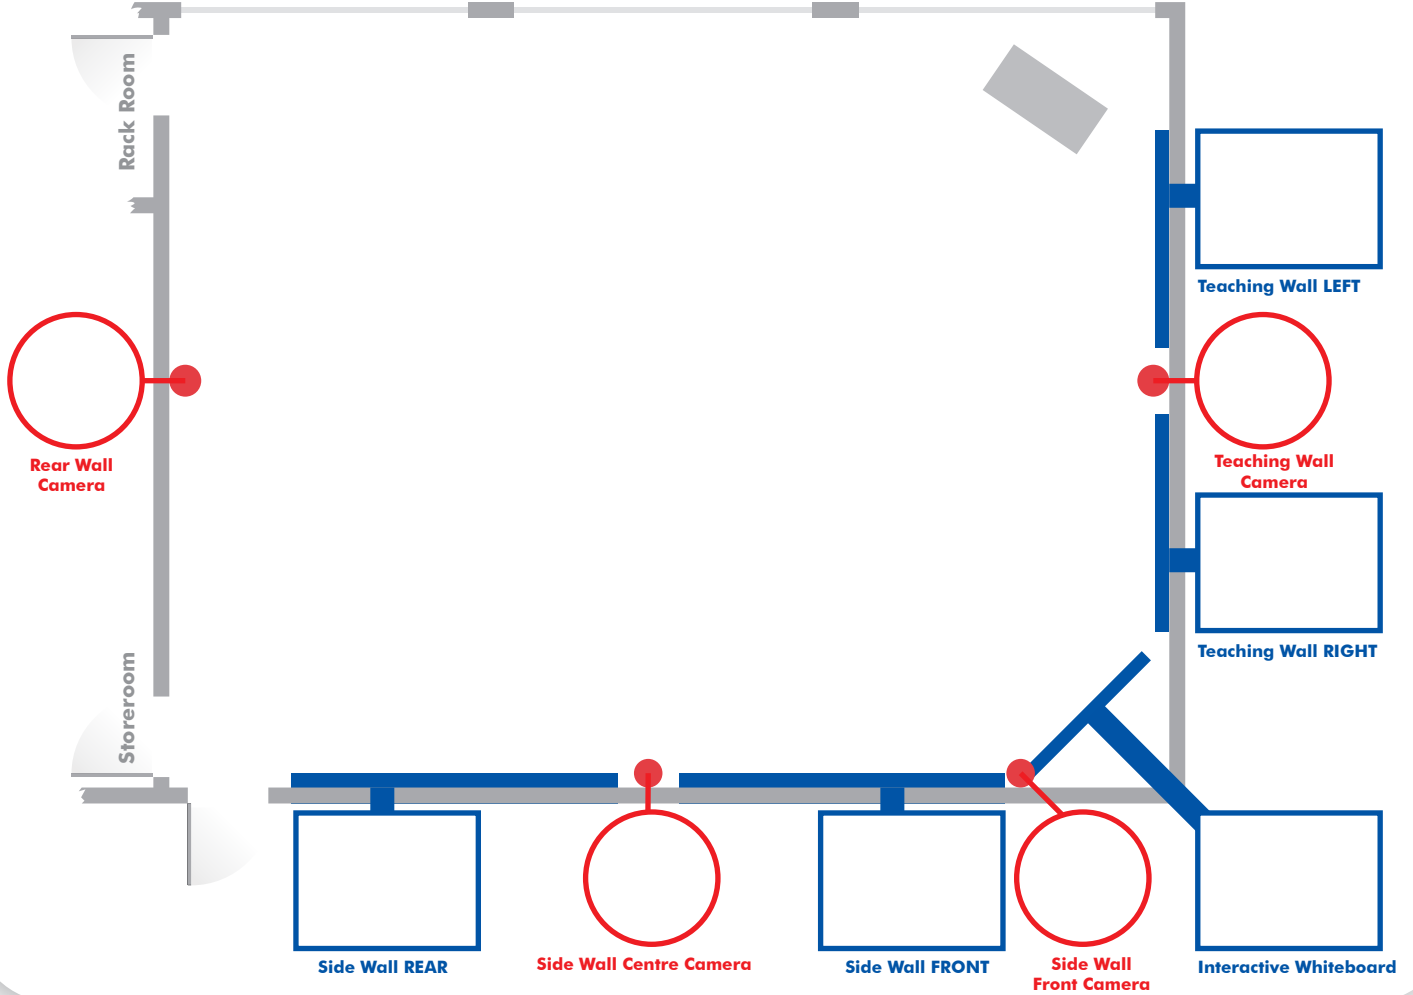

VLT Planner Manawatu

Title:

Paper:

Date/time:

Aim:

Learning outcomes:

GLB 1.14

Time/duration

Activity

Resources

Notes:

VLT Planner Albany

Title:
 Paper:
 Date/time:
 Aim:
 Learning outcomes:

AT4 LL 2.28

Time/duration	Activity	Resources

Notes: