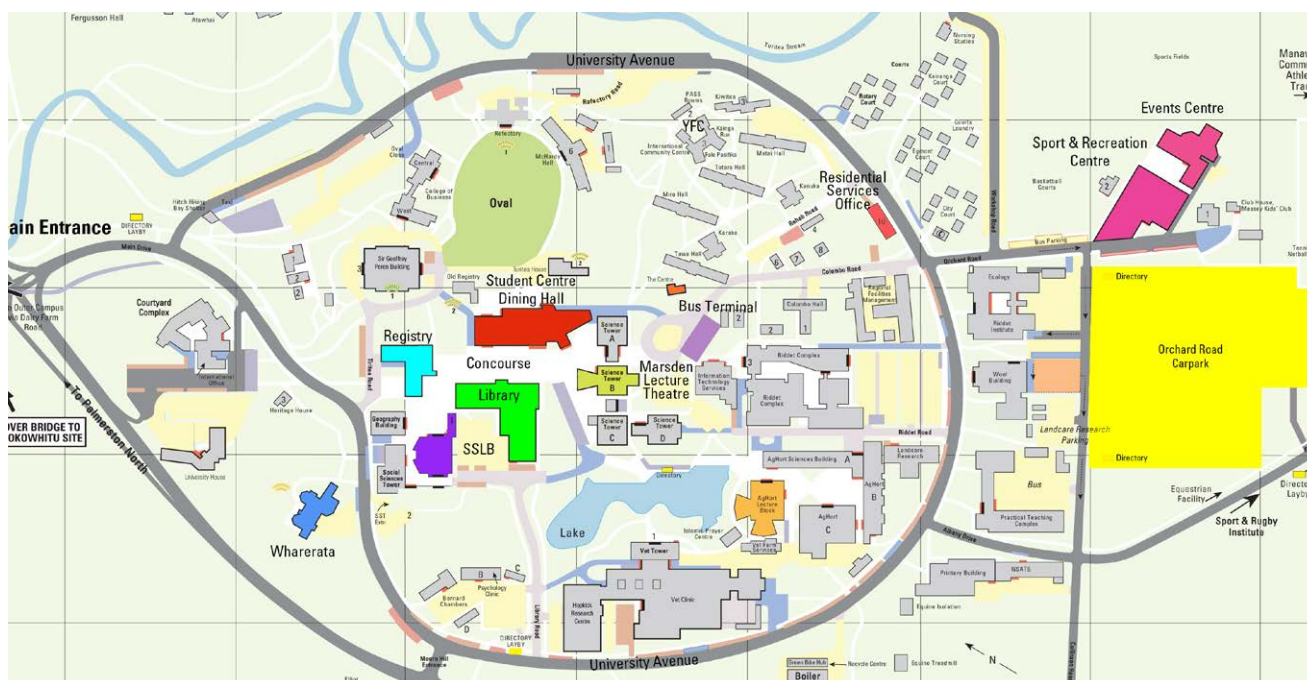

TASTER CLASS TIMETABLE:

10.30am	BodyAttack	20mins
11.00am	BodyBalance	20mins
11.30am	BodyStep	20mins
12.05am	BodyPump	50mins
1.10pm	CXWORX	20mins
1.40pm	RPM	20mins

MANAWATU CAMPUS MAP

	AgHort Lecture Block
	Bus Terminal
	Library
	Marsden Lecture Theatre
	Orchard Road Car Park
	Registry Building