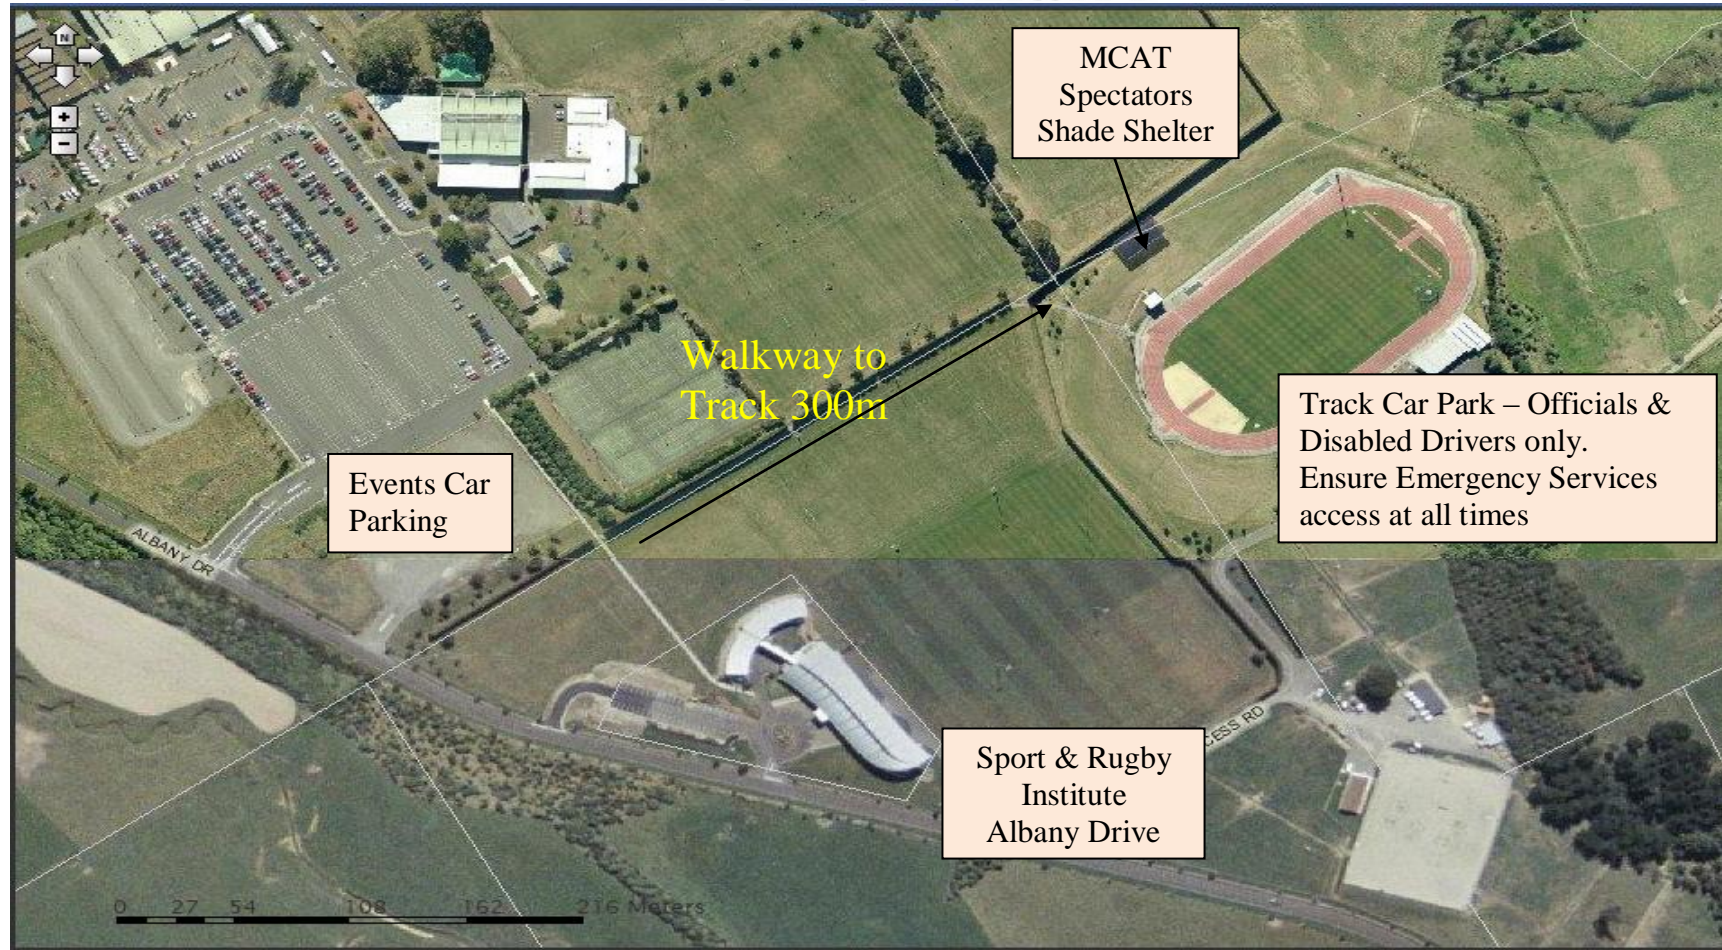

MASSEY UNIVERSITY

Access to the Events Car Park (Free) is via Albany Drive (200 metres passed the Sport and Rugby Institute)
If coming from the city, use Summerhill Drive and Old West Road to access Albany Drive and avoid Massey University Traffic