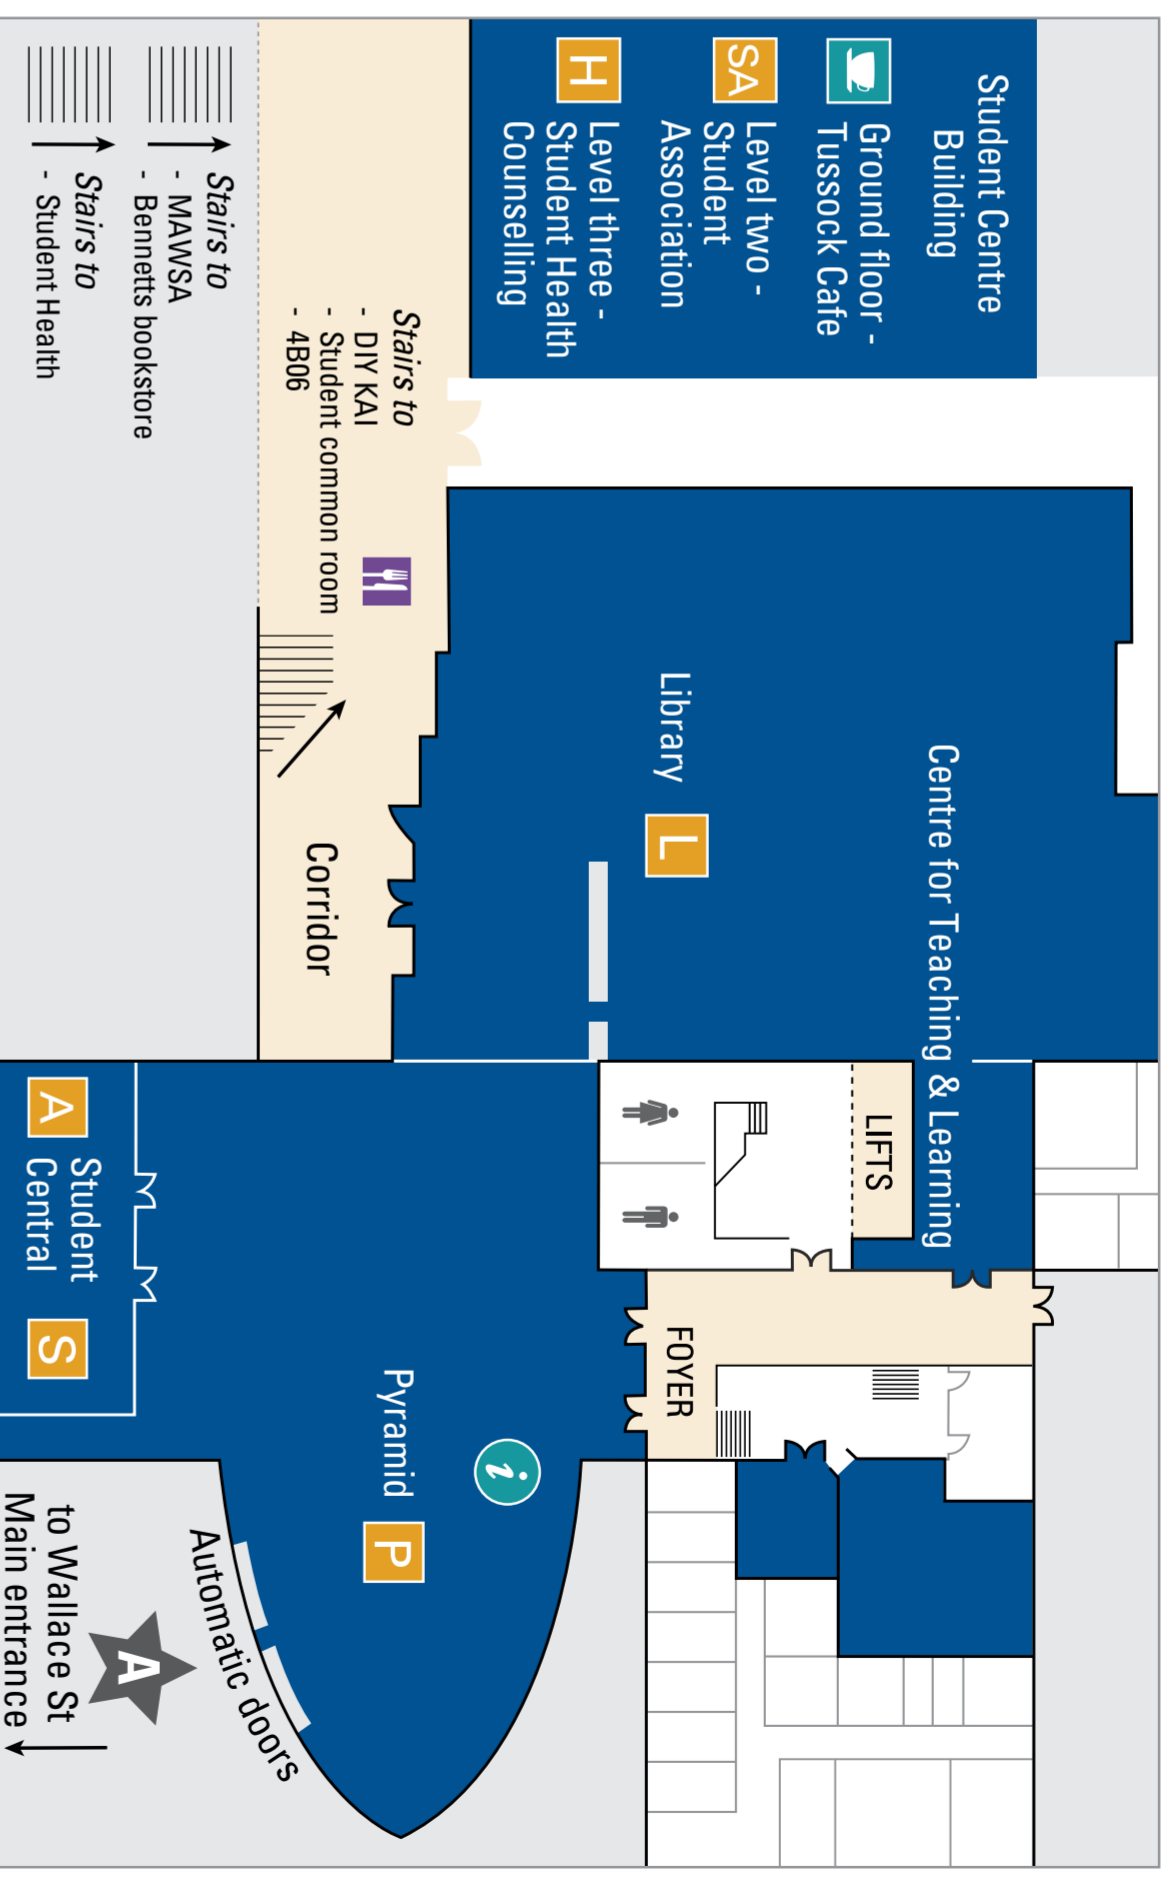

Open Day Campus Maps

Open Day Events

| | |
|--------------------------------|---|
| Pyramid | Entrance and free bag Information Booths, Campus Tours |
| Block 1 | New Zealand School of Music Concert Hall Fine Arts Exhibition |
| Block 3 | Science Trail |
| Block 4 (4B06) | College Presentations: Business, Sciences, Humanities and Social Sciences Mini Lectures |
| Block 5 | Communication Lab Facilities |
| Executive Seminar Suite (5B14) | College Presentations: Business, Humanities and Social Sciences, Sciences |
| Block 7 | Nursing Suite |
| Block 10 | Entrance and free bag College Presentations: Creative Arts, Art Competition Accommodation Tours |
| Block 11 | College Presentations: Creative Arts Industrial Design |
| Student Centre Building | Tussock Cafe Common Room: Student Support Seminars |
| Te Kuratini Marae | Māori Student Workshops |

Map of Block 4 and 5 and Student Centre Building

Key

| | | | |
|--|----------------------------|-------------------------------|-----------------------------|
| A Accommodation Services | L Library | SA Student Association | K Kitchen facilities |
| D Disability Support Services T33 | P Pyramid | i Information | B Free Bus |
| E Executive Seminar Suite 5B14 | R Recreation Centre | ★ Entrance | C Cafe |
| H Student Health and Counselling | S Student Central | P Student Parking | \$ ATM |
| | | Construction Site | |

Map of Massey University Campus