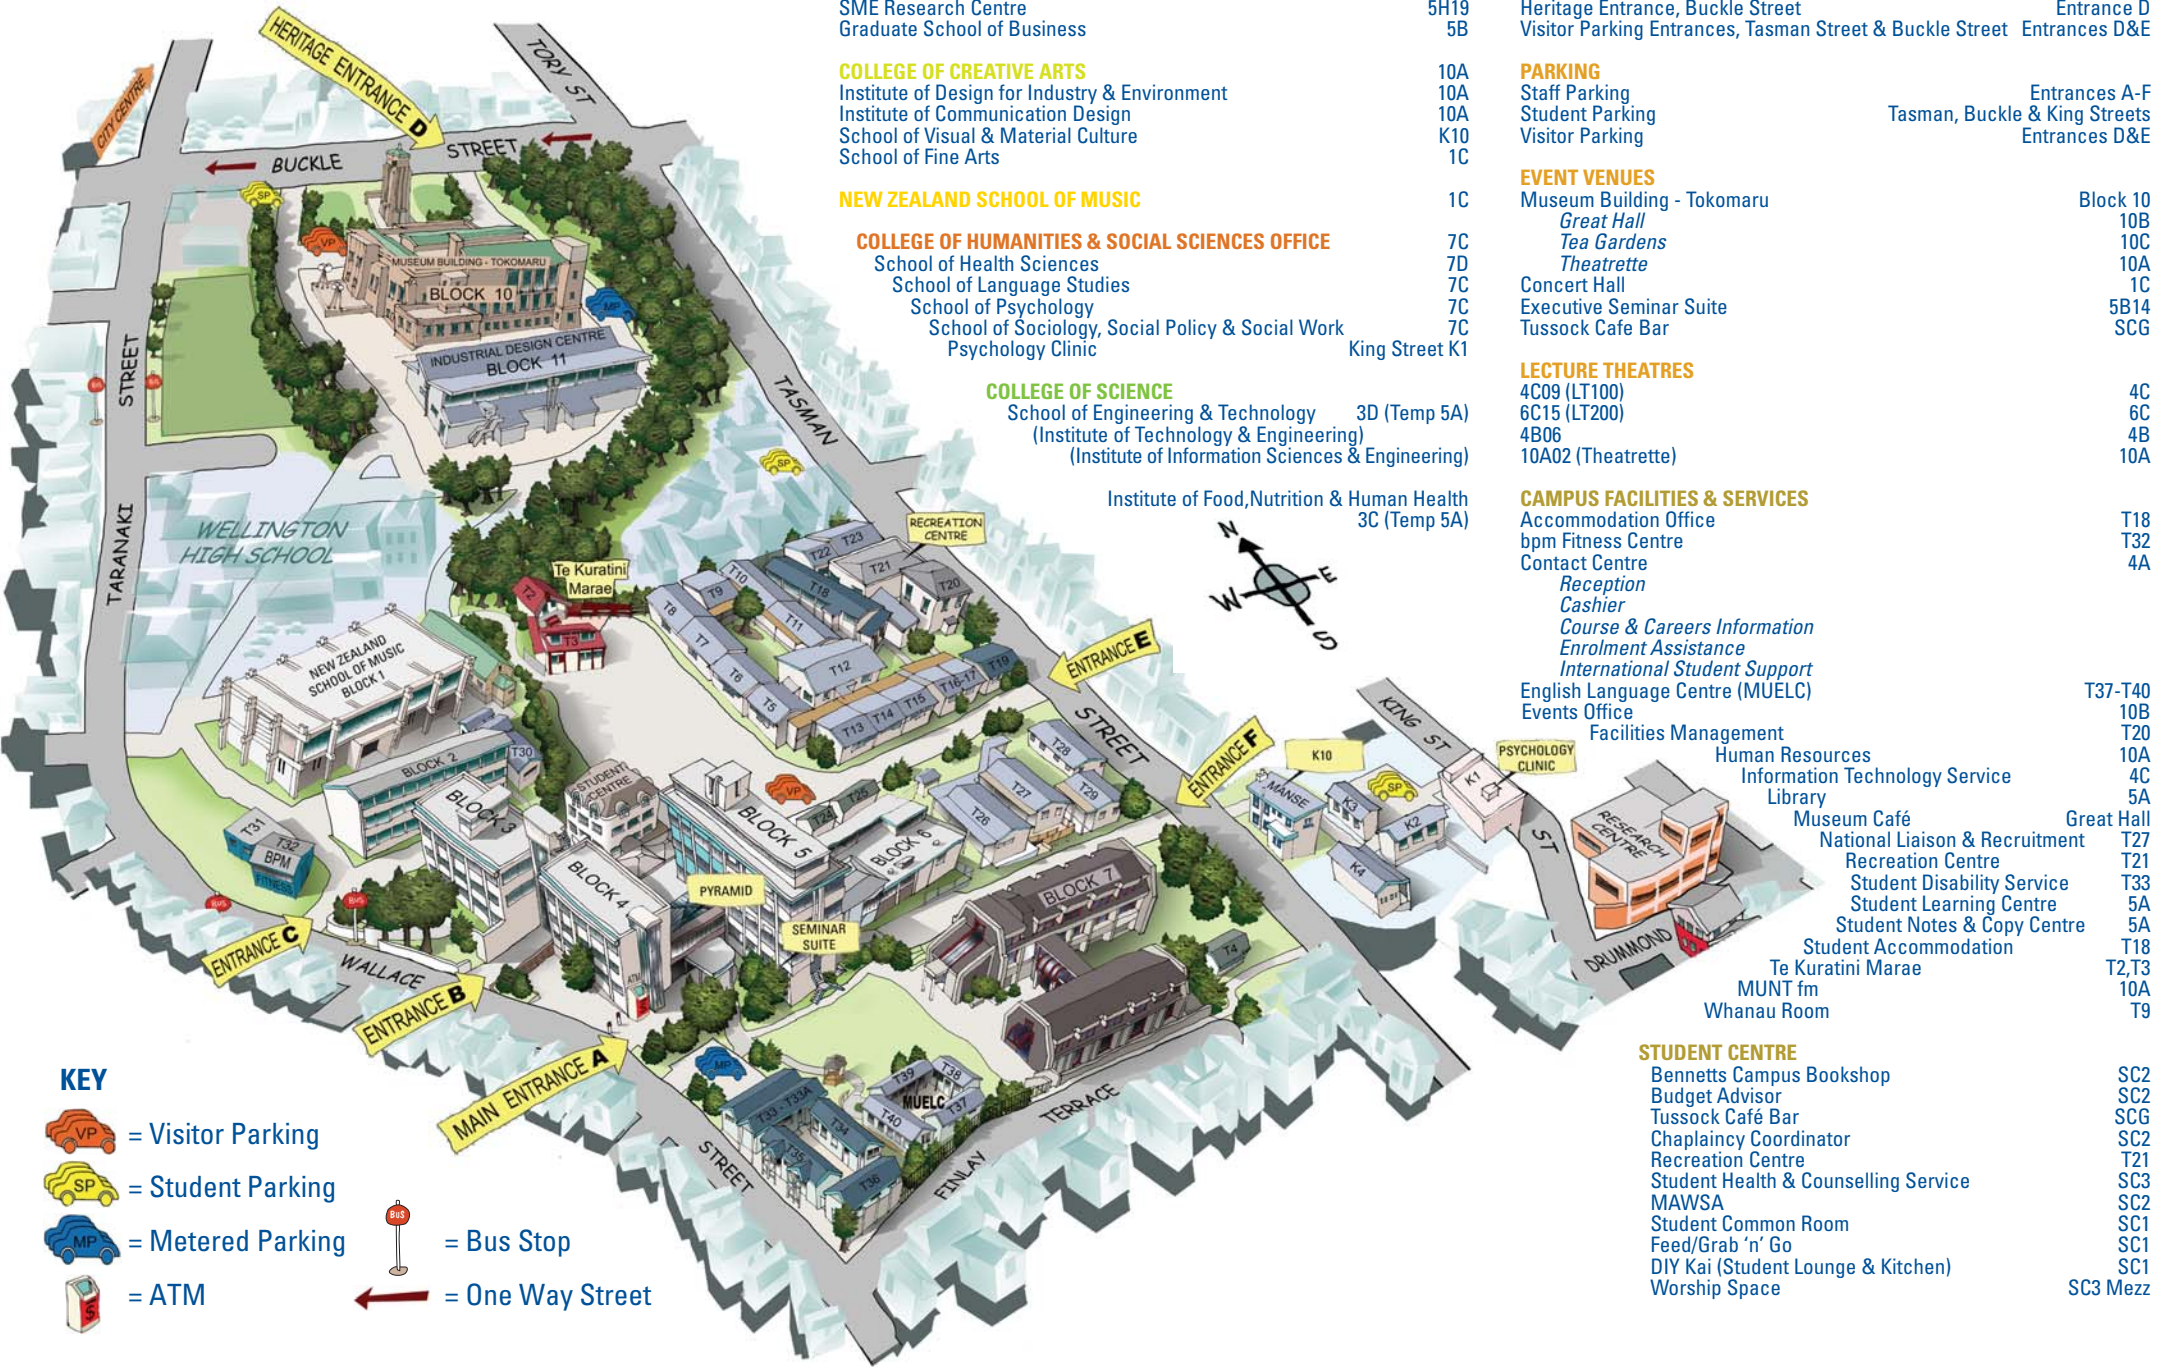

CAMPUS MAP

WELLINGTON

1. **KEY**
2. = Visitor Parking
   - = Student Parking
   - = Metered Parking
   - = ATM
   - = Bus Stop
   - = One Way Street

COLLEGE OF BUSINESS OFFICE
Department of Communication & Journalism
Department of Information Systems
Department of Management & Enterprise Development
School of Accountancy
SME Research Centre
Graduate School of Business

COLLEGE OF CREATIVE ARTS
Institute of Design for Industry & Environment
Institute of Communication Design
School of Visual & Material Culture
School of Fine Arts

NEW ZEALAND SCHOOL OF MUSIC

COLLEGE OF HUMANITIES & SOCIAL SCIENCES OFFICE
School of Health Sciences
School of Language Studies
School of Psychology
School of Sociology, Social Policy & Social Work
Psychology Clinic

COLLEGE OF SCIENCE
School of Engineering & Technology (Institute of Technology & Engineering)
(Institute of Information Sciences & Engineering)

Institute of Food, Nutrition & Human Health

BUILDING/LEVEL

5E
6C
5E
5H
5C
5H19
5B

10A
10A
10A
K10
1C

7C
7D
7C
7C
7C
7C
King Street K1

3D (Temp 5A)
(Institute of Technology & Engineering)
(Institute of Information Sciences & Engineering)

3C (Temp 5A)

BUILDING/LEVEL

RESEARCH SCHOOL OF PUBLIC HEALTH
102 Adelaide Road

MAIN STREET ENTRANCES
Main Entrance, Wallace Street Entrance A
Heritage Entrance, Buckle Street Entrance D
Visitor Parking Entrances, Tasman Street & Buckle Street Entrances D&E

PARKING
Staff Parking Entrances A-F
Student Parking Tasman, Buckle & King Streets
Visitor Parking Entrances D&E

EVENT VENUES
Museum Building - Tokomaru Block 10
Great Hall 10B
Tea Gardens 10C
Theatrette 10A
Concert Hall 1C
Executive Seminar Suite 5B14
Tussock Cafe Bar SCG

LECTURE THEATRES
4C09 (LT100) 4C
6C15 (LT200) 6C
4B06 4B
10A02 (Theatrette) 10A

CAMPUS FACILITIES & SERVICES
Accommodation Office T18
bpm Fitness Centre T32
Contact Centre 4A
Reception
Cashier
Course & Careers Information
Enrolment Assistance
International Student Support
English Language Centre (MUELC) T37-T40
Events Office 10B
Facilities Management T20
Human Resources 10A
Information Technology Service 4C
Library 5A
Museum Café Great Hall
National Liaison & Recruitment T27
Recreation Centre T21
Student Disability Service T33
Student Learning Centre 5A
Student Notes & Copy Centre 5A
Student Accommodation T18
Te Kuratini Marae T2,T3
MUNT fm 10A
Whanau Room T9

STUDENT CENTRE
Bennetts Campus Bookshop SC2
Budget Advisor SC2
Tussock Cafe Bar SCG
Chaplaincy Coordinator SC2
Recreation Centre T21
Student Health & Counselling Service SC3
MAWSA SC2
Student Common Room SC1
Feed/Grab 'n' Go SC1
DIY Kai (Student Lounge & Kitchen) SC1
Worship Space SC3 Mezz