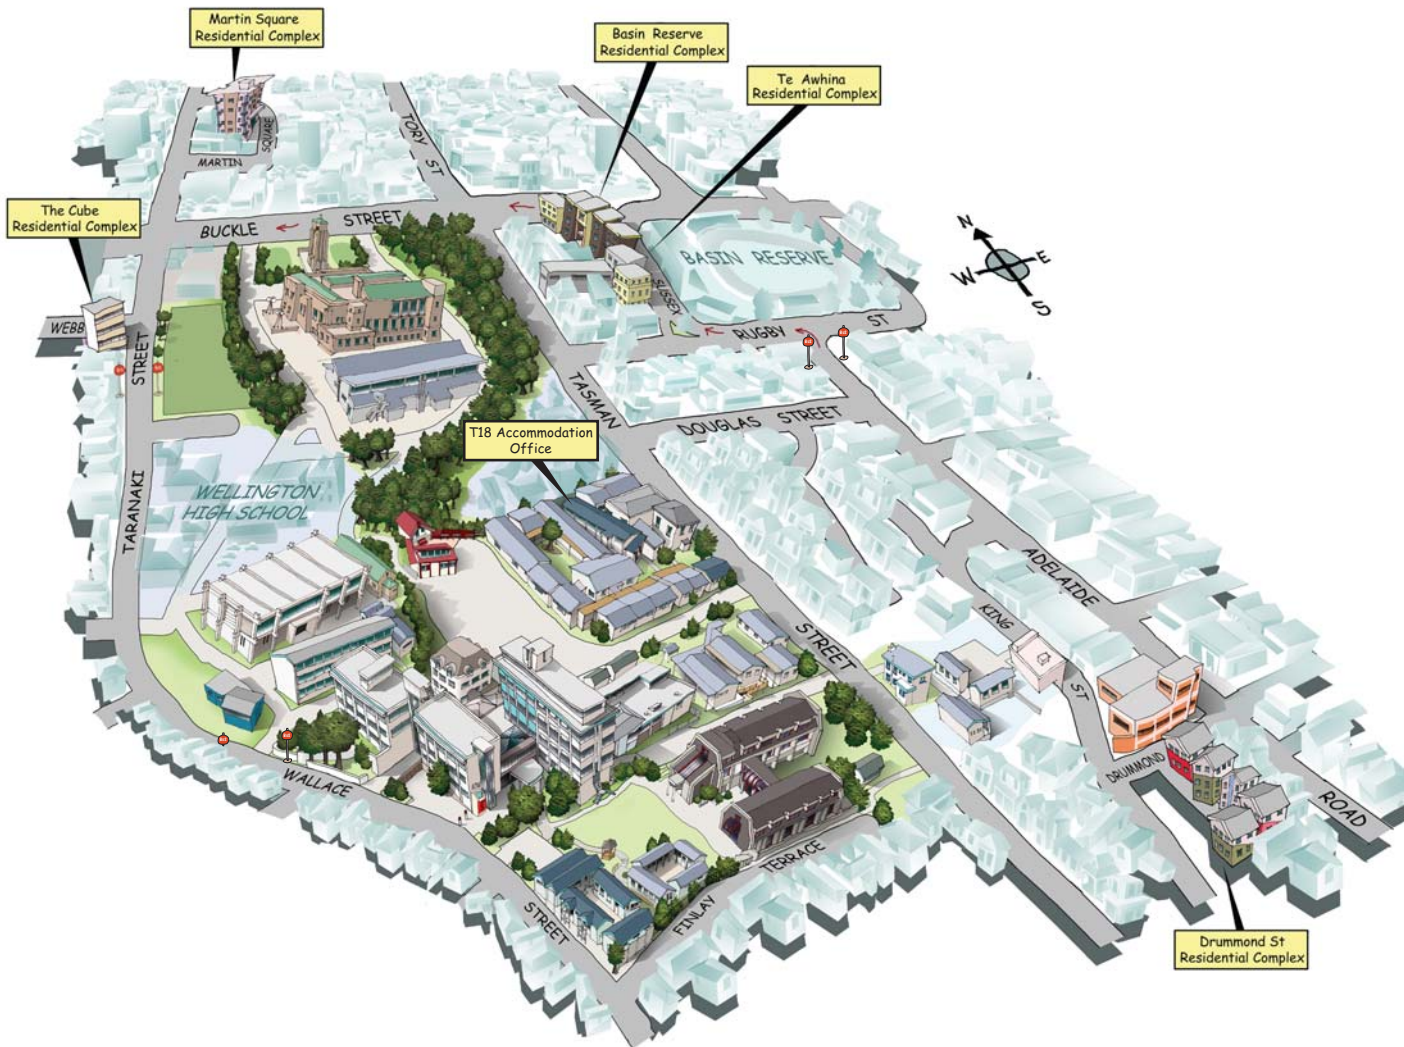

**STUDENT CENTRE**  
Bennetts Campus Bookshop SC2  
Budget Advisor SC2  
Tussock Cafe Bar SCG  
Chaplaincy Coordinator SC2  
Recreation Centre T21  
Student Health & Counselling Service SC3  
MAWSA SC2  
Student Common Room SC1  
Feed/Grab 'n' Go SC1  
DIY Kai (Student Lounge & Kitchen) SC1  
Worship Space SC3 Mezz

## ACCOMMODATION AND CAMPUS MAPS