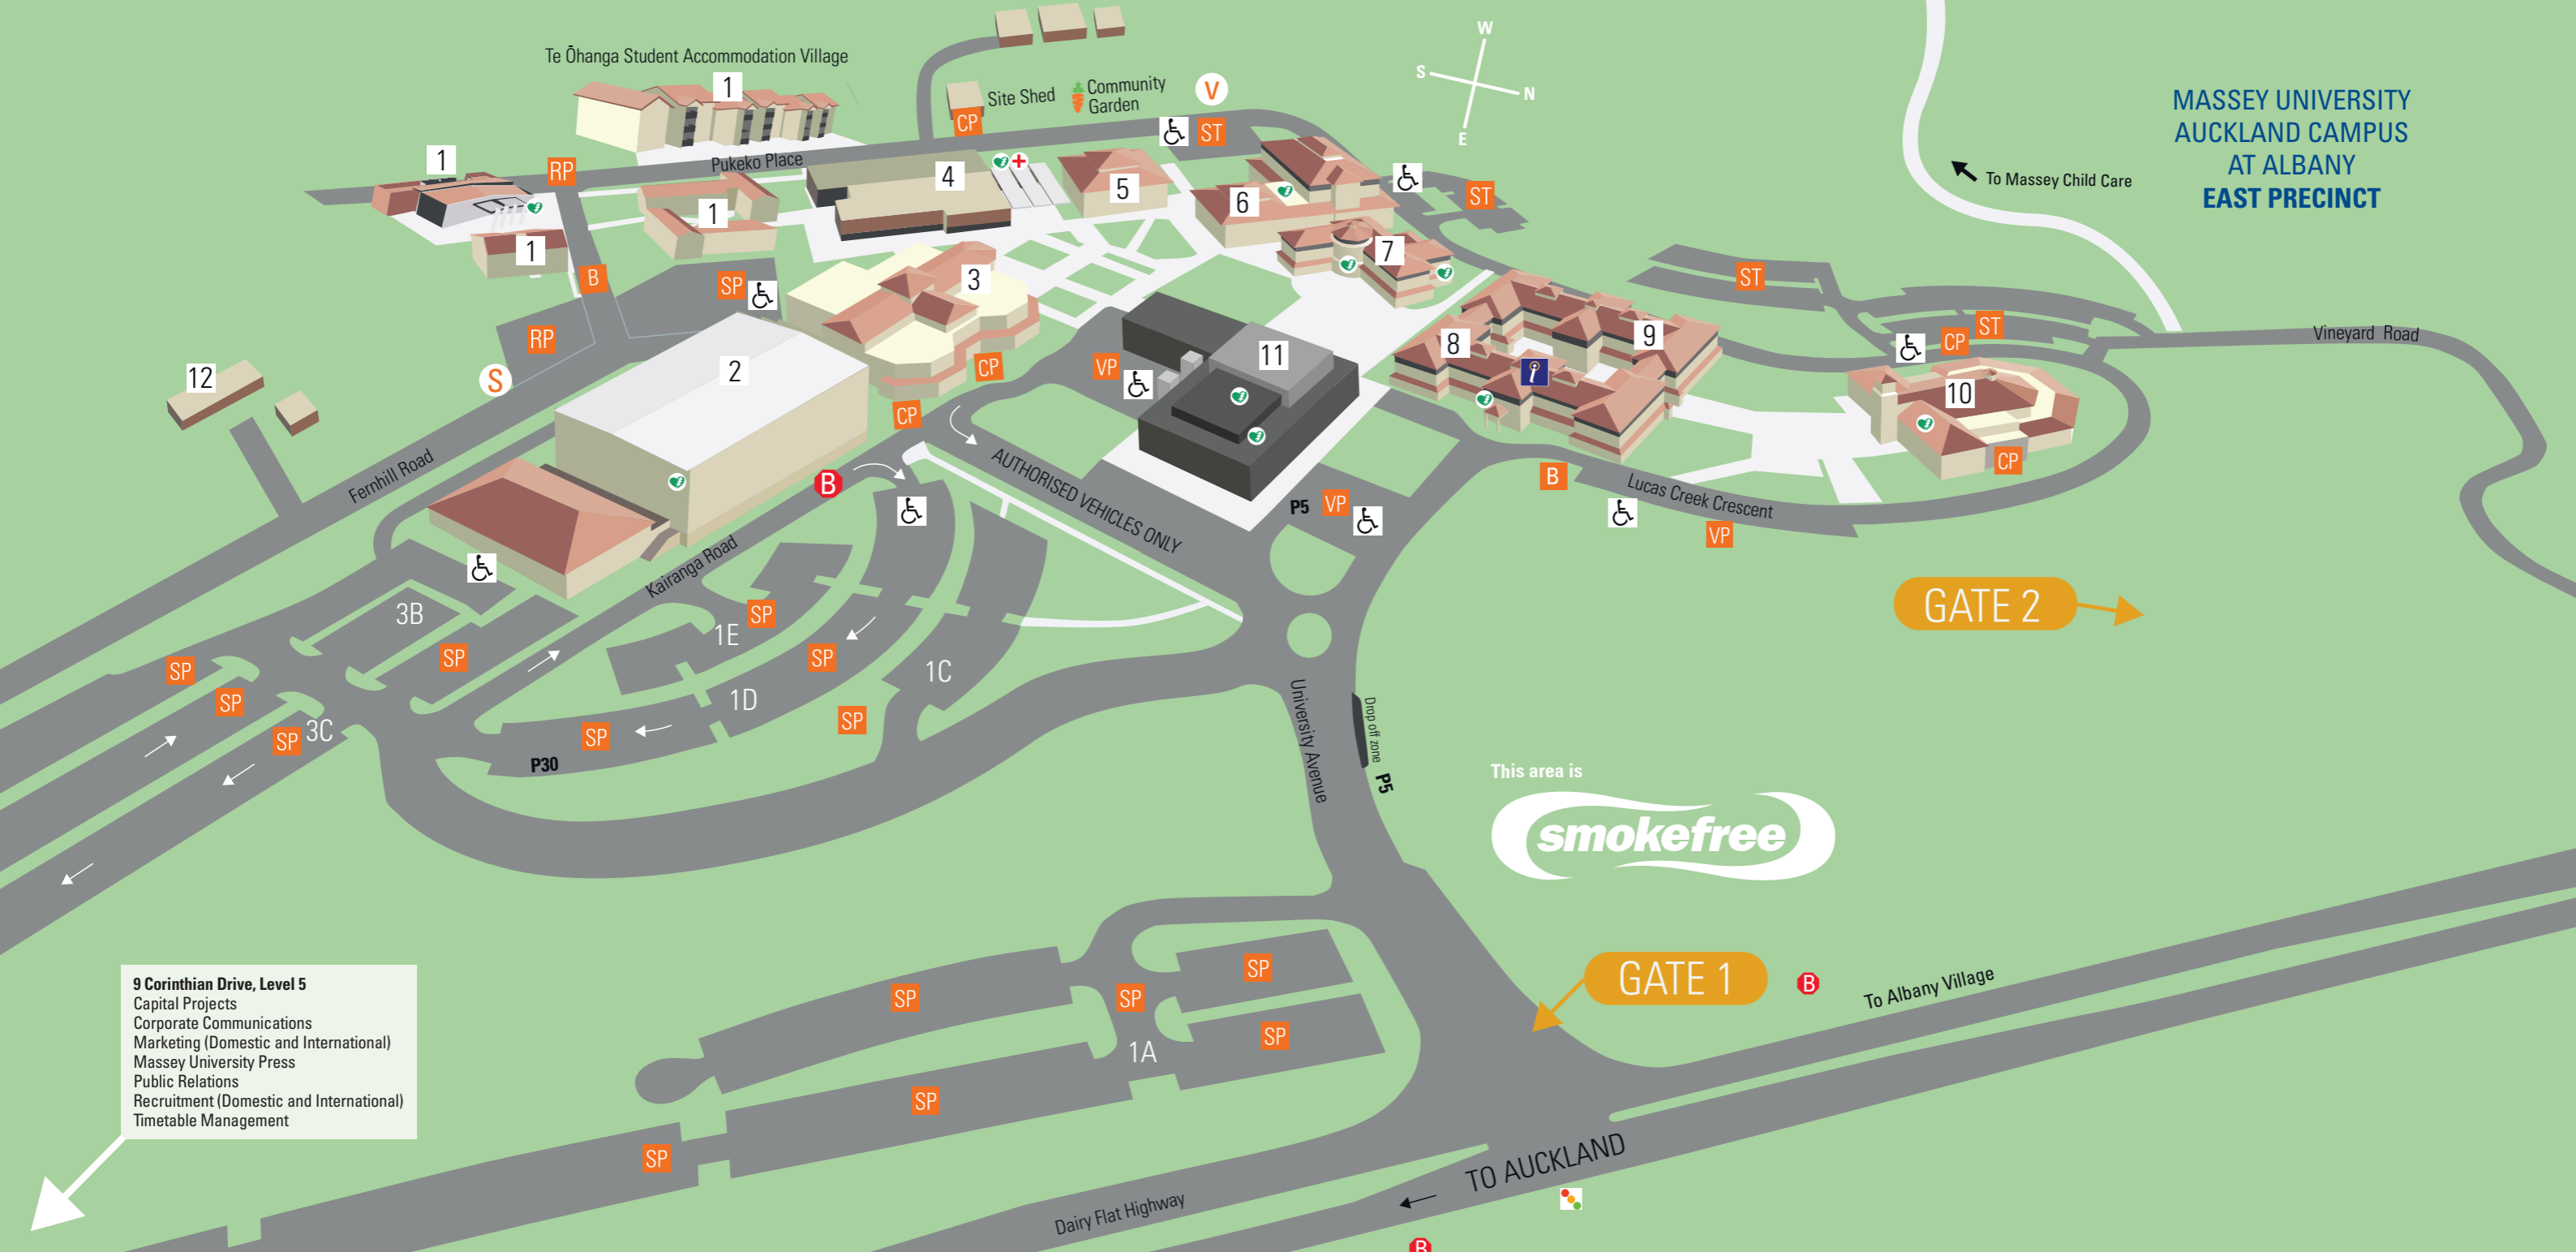

MASSEY UNIVERSITY
AUCKLAND CAMPUS
AT ALBANY
EAST PRECINCT

9 Corinthian Drive, Level 5
Capital Projects
Corporate Communications
Marketing (Domestic and International)
Massey University Press
Public Relations
Recruitment (Domestic and International)
Timetable Management

ADMINISTRATION & SERVICES

- Accommodation Services
- Campus Information Services
- Centre for Learner Success
- Chaplaincy
- Disability Services
- DVC Students and Global Engagement
- Enrolments
- Events and Hospitality Services
- Facilities Services Maintenance
- Health and Counselling Centre
- Hospitality Services & Massey Venues
- Mail Room
- Massey Career Centre
- Massey University College (Kaplan)
- Multi-Faith Centre
- Operations Service Desk
- Parenting Room
- Pacific
- Professional and Continuing Education
- Security / Lost Property
- Sick Bay / Quiet Room
- Student Accommodation
- Student Achievement

- Te Rito Building 1
- Quadrangle Bld A L1
- Library L3
- Massey Business School L1
- Library L3
- Quadrangle Bld A L1
- Quadrangle Bld A L1
- Student Central L2
- Atrium AT LL1
- Student Central L2
- Quadrangle Bld A L2
- Quadrangle Bld B L1
- Student Central L2
- Quadrangle Bld A L2
- Recreation Centre L1
- Quadrangle Bld A L2
- Library L2
- Student Central L1
- Quadrangle Bld A L2
- Quadrangle Bld A L2
- Library L2, MBS L1, Rec Centre, IC Bld 2.07/3.08
- Te Ōhanga Village
- Library L3

- Students Association (ASA)
- Student Development
- Student Lounge
- Student Wellbeing
- Te Rau Tauawhi
- Te Waka O Nga Akonga Māori
- The Collaborative Studio

COLLEGE OF HEALTH – TE KURA HAUORA TANGATA

- Human Nutrition Research Unit
- Nutrition and Dietetic Centre
- School of Health Sciences
- School of Nursing
- School of Social Work
- School of Sport, Exercise and Nutrition
- Sport and Exercise Lab

**COLLEGE OF HUMANITIES & SOCIAL SCIENCES
TE KURA PŪKENGĀ TANGATA**

- School of Psychology
- Speech & Language Therapy/Clinic
- All other departments

- Student Central L2
- Student Central L2
- Student Central L2
- Student Central L2
- Atrium L1
- Atrium L1
- Student Central L1
- IC L2 South Entrance
- IC L2 South Entrance
- SNW L3
- SNW L3
- SNW L3
- SNW L3
- SNW L3
- IC L1

- See Albany Village
- IC L2 South Entrance
- Atrium Bld L2 and L3

COLLEGE OF SCIENCES – TE WĀHANGA PŪTAIAO

- School of Built Environment
- School of Food & Advanced Technology
- School of Mathematical & Computational Sciences
- School of Natural Sciences
- NZIAS/Primer-E
- Watson Physics & Biology Labs

MASSEY BUSINESS SCHOOL – TE KURA WHAI PAKIHI

- Executive Development
- School of Accountancy
- School of Communication, Journalism and Marketing
- School of Economics & Finance
- School of Management

STUDENT CENTRAL

- Albany Students Association (ASA)
- Bookshop, Cafes
- Campus Co-Lab

- Health and Counselling
- Massey Career Centre
- Orbit Travel
- Pacific
- Student Development

- Student Wellbeing
- Student Social Lounge
- The Collaborative Studio
- Trading Room
- Watson Science Labs (WSL)

EAST PRECINCT BUILDINGS