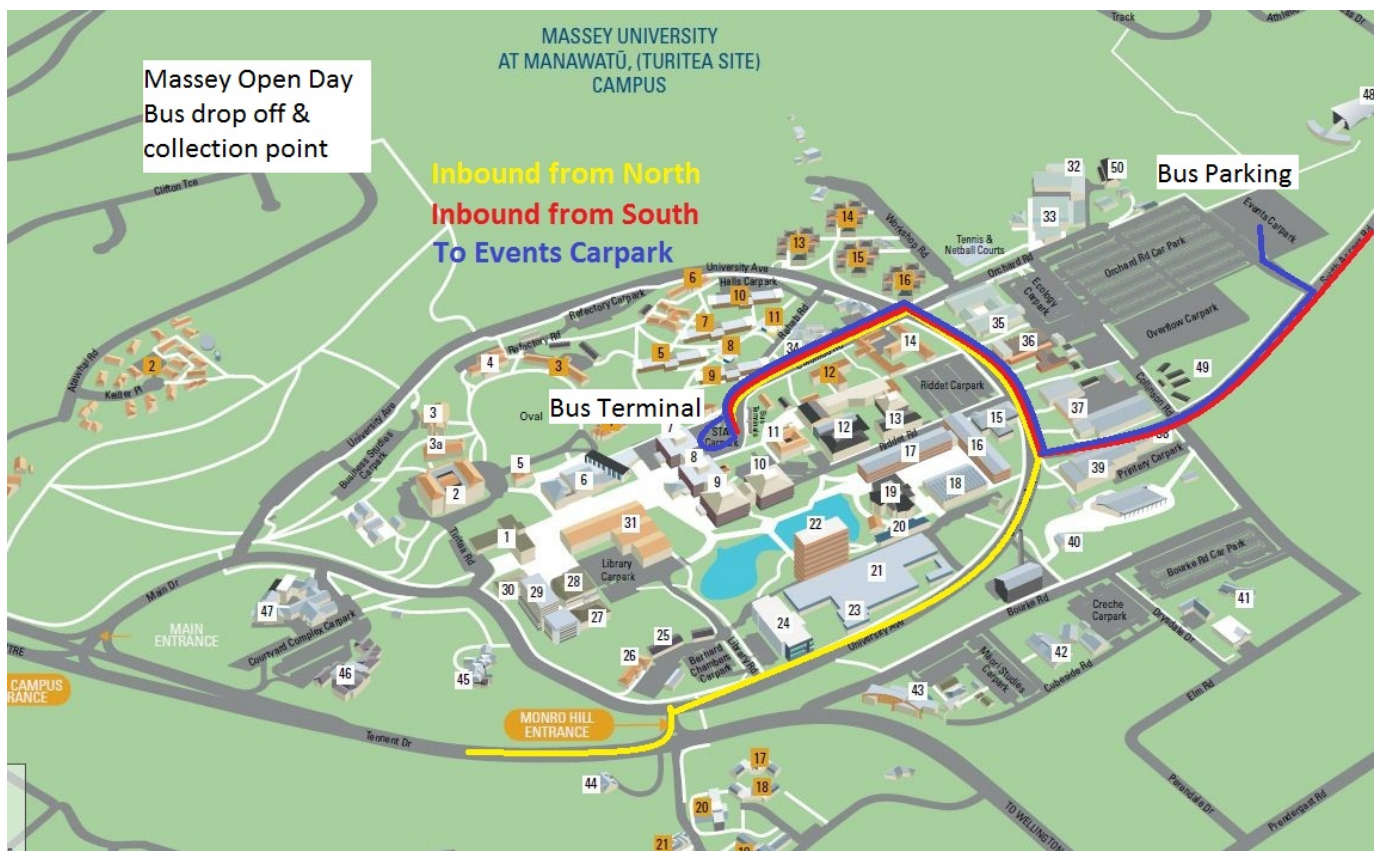

Information for visiting schools

Bus Drop Off

The **drop off point** for buses and mini buses is the **Colombo Road Bus Terminal**.

When arriving, please avoid using the main entrance and use the entrance at **Monro Hill**.

Please do not drop off at alternative bus stops or loading bays on University Avenue as this will cause congestion and interfere with the regular bus service which will be running on the day.

Parking and Collection

Parking for:

- **Buses** will be provided in the **Events Car Park on Albany Drive**
- **Cars and mini buses** is available in the **Orchard Road Car Park**

Collection point for buses and mini buses is at the Colombo Road Bus Terminal.

Please make sure all of your student group is present before calling your bus in from the Events Car Park. To avoid congestion and interfere with the regular bus services, buses will not be allowed to wait in this area.