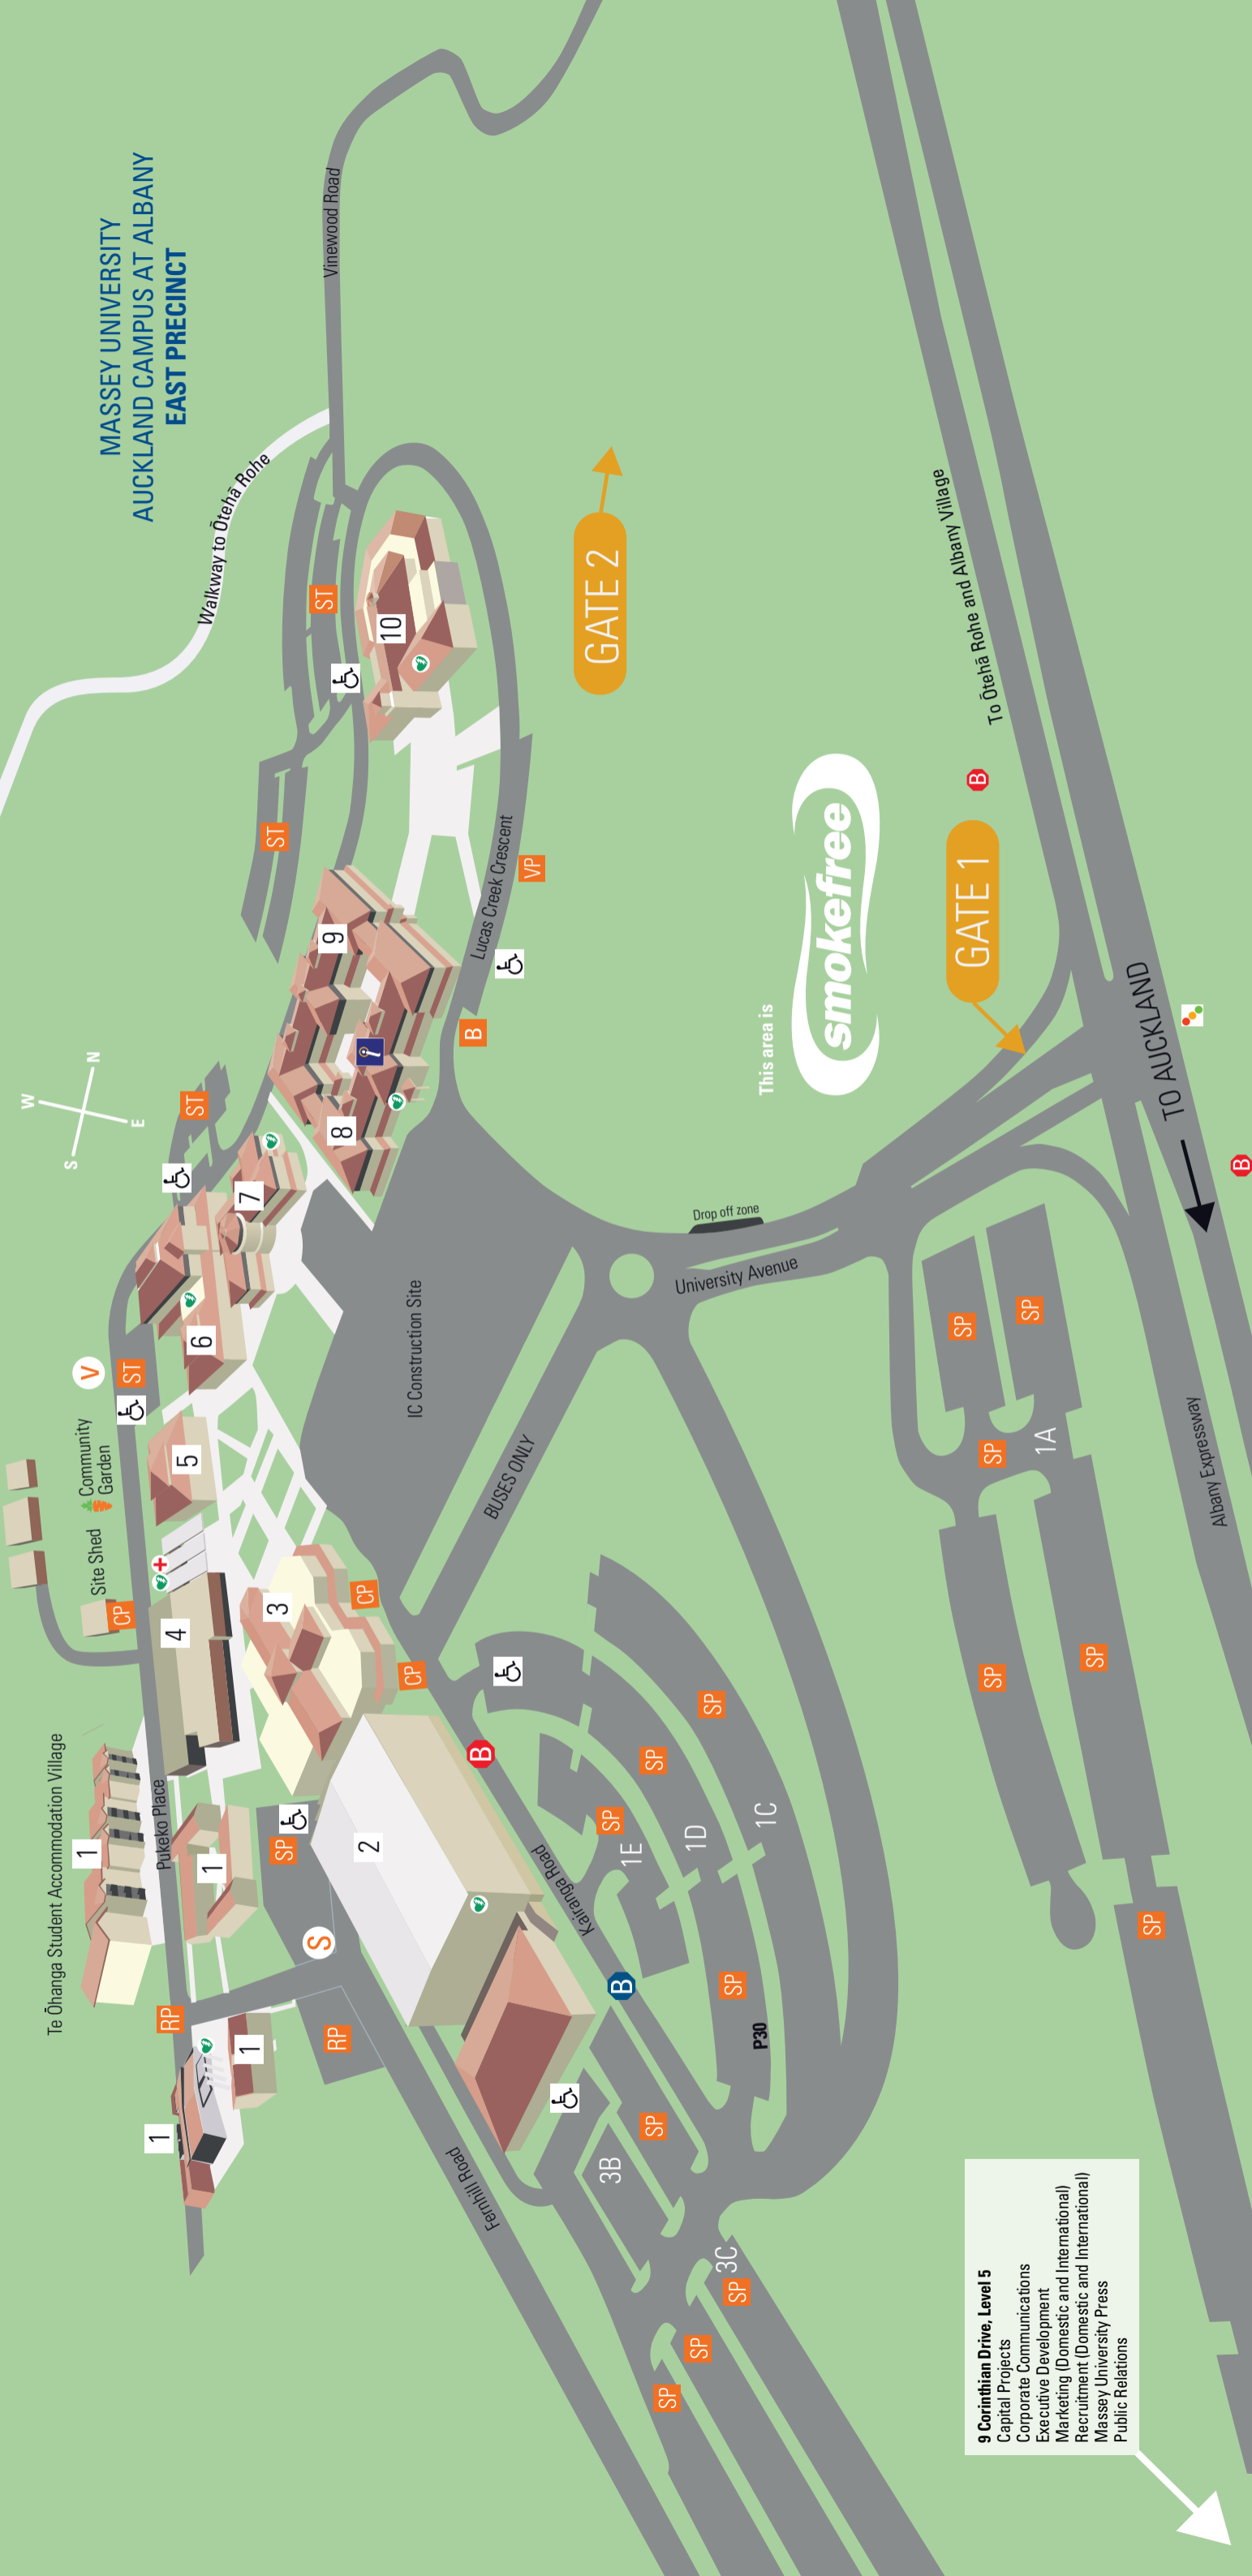

MASSEY UNIVERSITY
AUCKLAND CAMPUS AT ALBANY
EAST PRECINCT

9 Corinthian Drive, Level 5
Capital Projects
Corporate Communications
Executive Development
Marketing (Domestic and International)
Recruitment (Domestic and International)
Massey University Press
Public Relations

KEY	B	MC	B	B	MC	B	B	ST	CP	SP	VP	RP											
KEY	Bus stops	Motorcycles	Massey Shuttle Bus	Mobility Parking	Main roads	Paths	Staff Parking	Contractor Parking	Student Parking	Visitor Parking	Residents Parking												
ADMINISTRATION & SERVICES	Accommodation Services	Campus Information Services	Campus Life	Careers and Employability Services	Centre for Teaching, Learning & Distance Education	Chaplaincy	Disability Services	Distribution Centre/Student Notes	Enrolments	Facilities Services	Health and Counselling Centre	International Student Support	Maori and Pasifika	Muslim Prayer Space	Operations Service Desk	Parenting Room	Professional and Continuing Education	Security / Lost Property	Sick Bay / Quiet Room	Student Accommodation	Students Association (ASA)	Student Enterprise	Student Lounge
COLLEGE OF HEALTH	TE KURA HAUORA TANGATA	School of Health Sciences	School of Nursing	School of Social Work	School of Sport, Exercise and Nutrition	COLLEGE OF HUMANITIES & SOCIAL SCIENCES	TE KURA PUKENGA TANGATA	School of Psychology	Speech & Language Therapy	All other departments	COLLEGE OF SCIENCES	TE WAHANGA PŪTAIAO	School of Natural & Computational Sciences	Watson Physics & Biology Labs	School of Built Environment	School of Food & Advanced Technology	All other departments - see Ōteha Roho						
MASSEY BUSINESS SCHOOL	TE KURA WHAI PAKIHI	School of Accountancy	School of Communication, Journalism and Marketing	School of Economics & Finance	School of Management	EAST PRECINCT BUILDINGS	Te Ohanga Student Accommodation Village	Recreation Centre	Ferguson Bar	Sir Neil Water Lecture Theatres (SNW*)	Student Central (WSL*)	Mathematical Sciences Building (MS*)	Library	Atrium Building (AT*)	Quadrangle Building A (QA*)	Quadrangle Building B (QB*)	Massey Business School (MBS*)	*Teaching Room App Code					
STUDENT CENTRAL	Accommodation Services	Albany Students Association (ASA)	ATM, Bookshop, Cafes	Campus Life	Careers & Employability Services	Health & Counselling	Pharmacy / Minimart	Student Social Lounge	Trading Room	Travel Agent	Watson Science Labs (WSL)