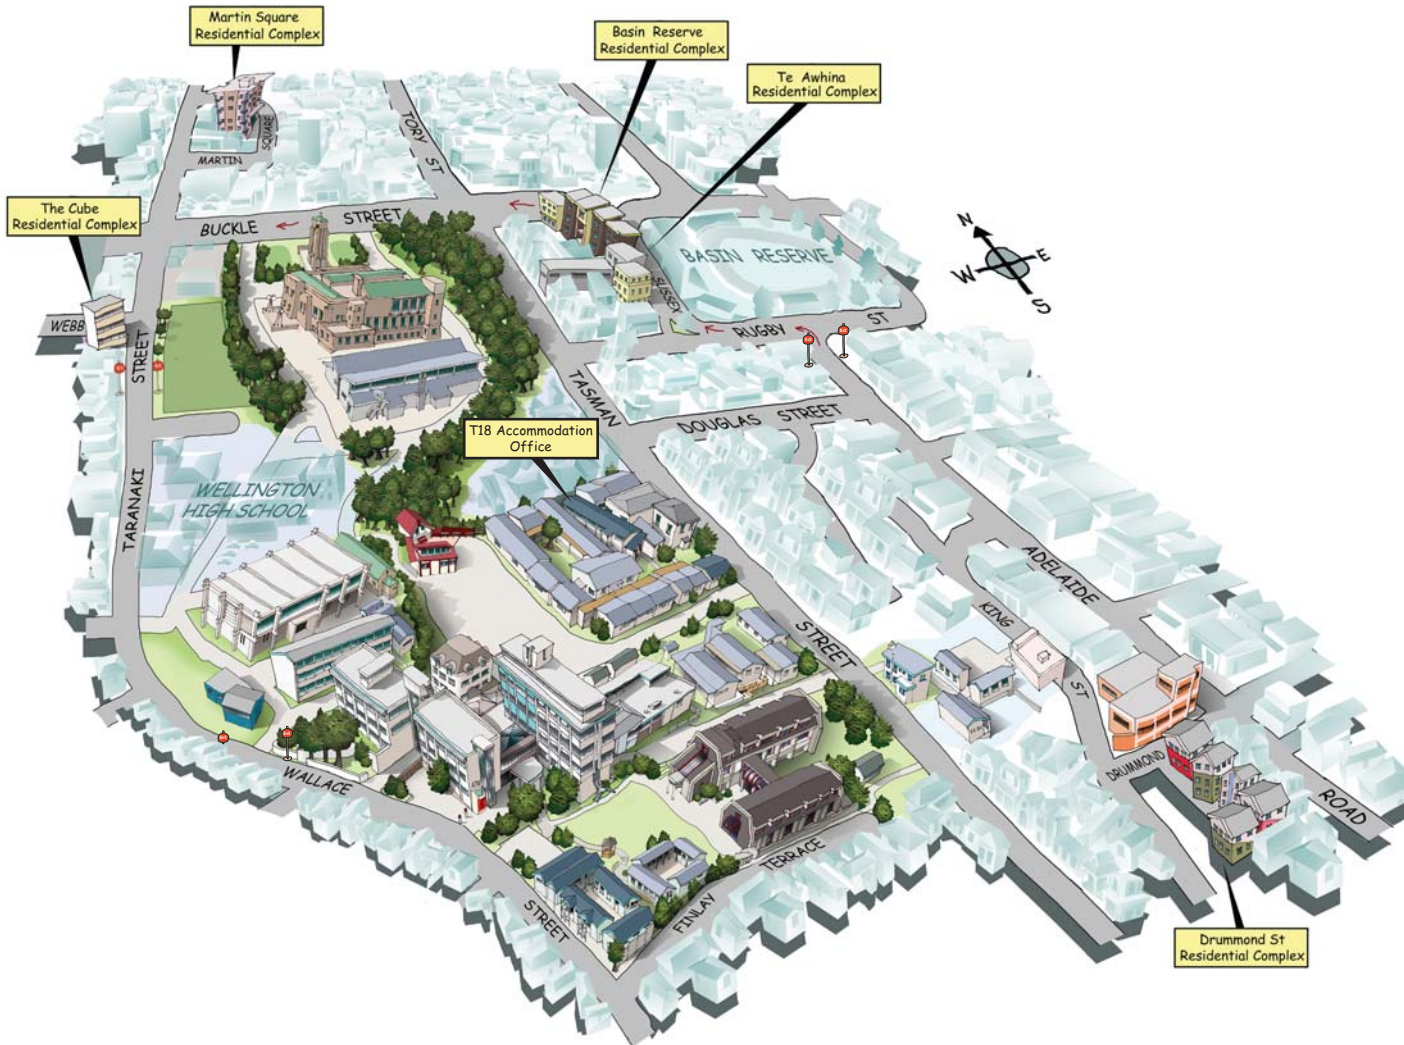

**EVENT VENUES**  
 Museum Building - Tokomaru  
 Great Hall  
 Tea Gardens  
 Theatrette  
 Concert Hall  
 Executive Seminar Suite  
 Tussock Cafe Bar

**LECTURE THEATRES**  
 4C09 (LT100)  
 6C15 (LT200)  
 4B06  
 10A02 (Theatrette)

**STUDENT CENTRE**  
 Bennetts Campus Bookshop  
 Budget Advisor  
 Tussock Cafe Bar  
 Chaplaincy Coordinator  
 Recreation Centre  
 Student Health & Counselling Service  
 MAWSA  
 Student Common Room  
 Feed/Grab 'n' Go  
 DIY Kai (Student Lounge & Kitchen)  
 Worship Space

## ACCOMMODATION AND CAMPUS MAPS